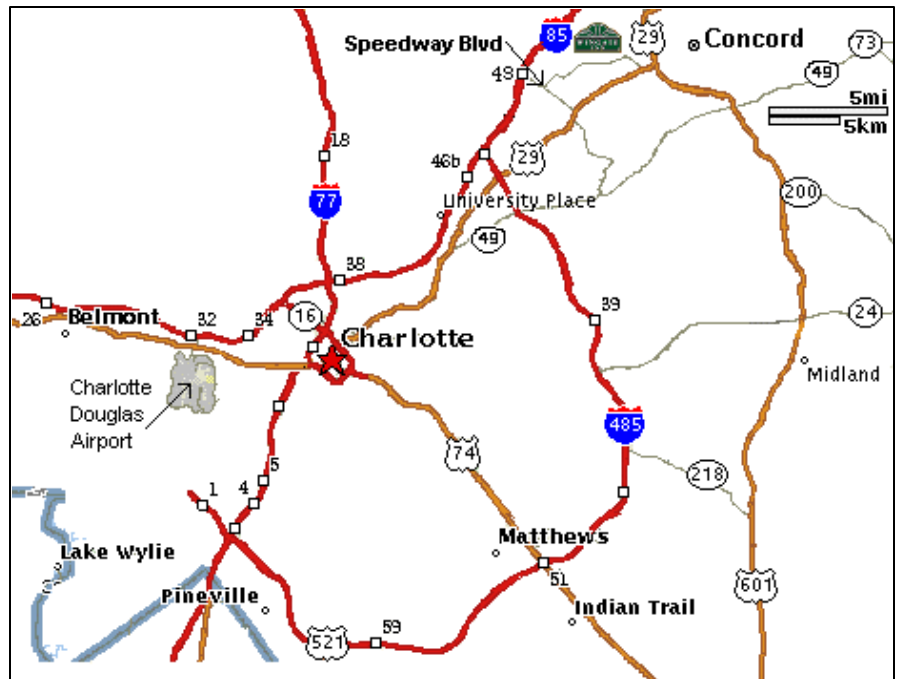

• **From I-77 SOUTH Bound Lanes (Before Charlotte – Before Exit 18)** •

Take Exit 18, Harris Blvd. At top of ramp turn LEFT onto Harris Blvd. Take Harris Blvd. approximately 5 miles and turn LEFT onto I-85 NORTH. Take I-85 NORTH to Exit 49, Speedway Blvd. At top of ramp turn RIGHT, then turn LEFT at first stop light onto Weddington Road. The Wingate Inn Concord will be just ahead on your LEFT.

• **From I-77 NORTH Bound Lanes (Before Charlotte – Before Exit 1)** •

Take Exit 1, I-485 EAST toward Pineville. After Exit 32, I-485 will merge into I-85. Take I-85 NORTH to Exit 49, Speedway Blvd. At top of ramp turn RIGHT, then turn LEFT at first stop light onto Weddington Road. The Wingate Inn Concord will be just ahead on your LEFT.

• **From I-77 NORTH or I-77 SOUTH (Once into Charlotte)** •

Take Exit 13 to I-85 NORTH, the signs will say toward Greensboro. Take I-85 NORTH to Exit 49, Speedway Blvd. At top of ramp turn RIGHT, then turn LEFT at first stop light onto Weddington Road. The Wingate Inn Concord will be just ahead on your LEFT.

• **From Charlotte Douglas International Airport** •

Follow signs for Airport Exit and take Billy Graham Parkway toward I-85. Take I-85 NORTH to Exit 49, Speedway Blvd. At top of ramp turn RIGHT, then turn LEFT at first stop light onto Weddington Road. The Wingate Inn Concord will be just ahead on your LEFT.

7841 Gateway Lane NW • Concord, NC 28027

Phone: (704) 979-1300 • Fax: (704) 979-1301 • www.wingateinnconcord.com